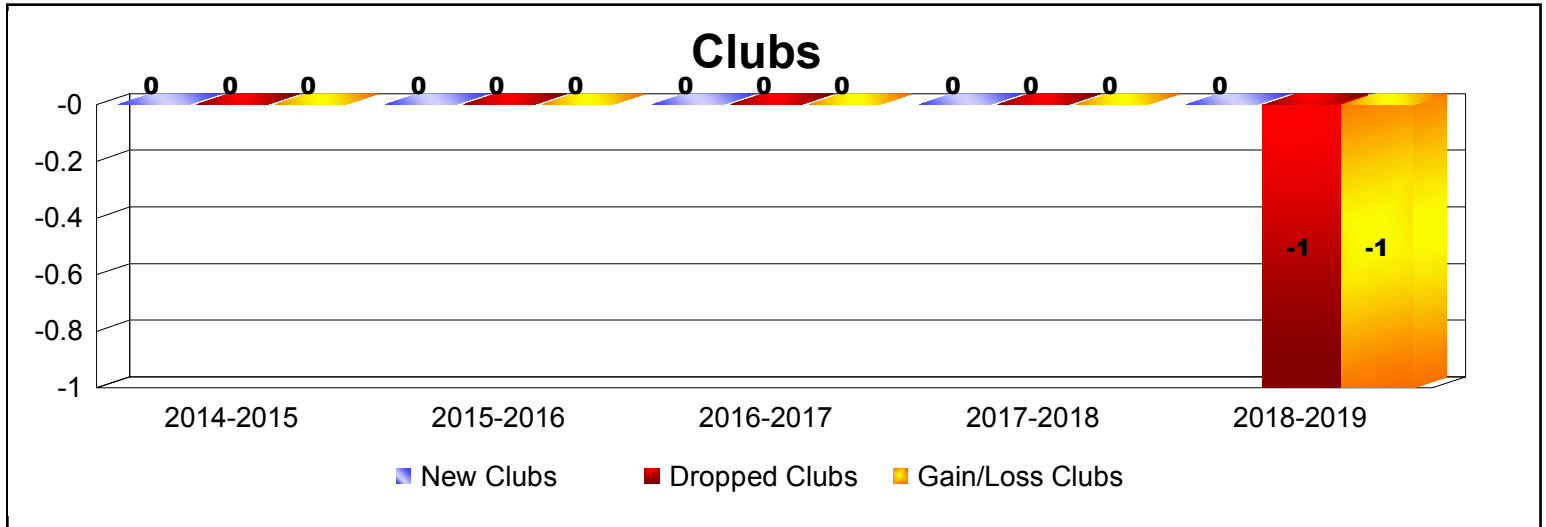

Year	New Clubs	Dropped Clubs	Gain/ Loss Clubs	New Members	Charter Members	Reinstate Members	Transfer Members	Total Member Added	Total Members Dropped	Gain/ Loss Members
2014-2015	0	0	0	0	0	0	0	0	-1	-1
2015-2016	0	0	0	1	0	0	0	1	0	1
2016-2017	0	0	0	0	0	0	0	0	0	0
2017-2018	0	0	0	0	0	0	0	0	-1	-1
2018-2019	0	-1	-1	0	0	0	0	0	-6	-6
<b>Average</b>	<b>0</b>	<b>0</b>	<b>0</b>	<b>0</b>	<b>0</b>	<b>0</b>	<b>0</b>	<b>0</b>	<b>-2</b>	<b>-1</b>

**Membership Composition**

June 2019 Cumulative

New Members	0.0%
Charter Members	0.0%
Reinstate Members	0.0%
Transfer members	0.0%
<b>Total:</b>	<b>100.0%</b>

**Gender Comparison**

June 2019 Cumulative