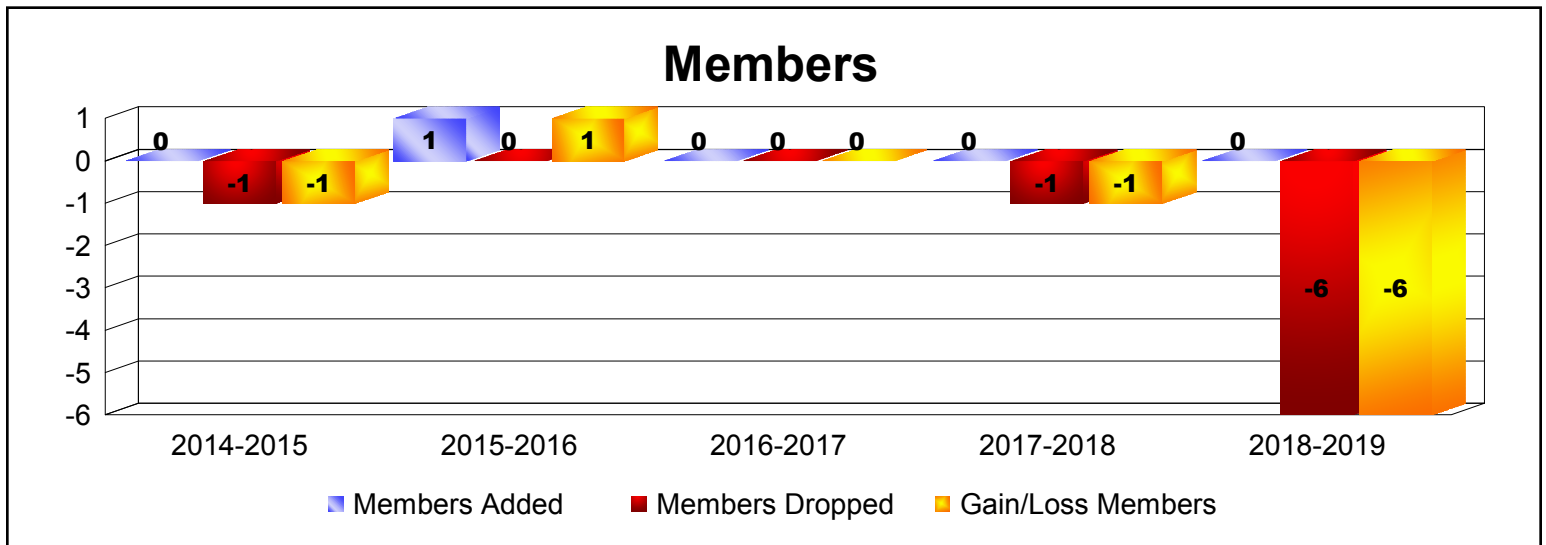

Year	New Clubs	Dropped Clubs	Gain/ Loss Clubs	New Members	Charter Members	Reinstate Members	Transfer Members	Total Member Added	Total Members Dropped	Gain/ Loss Members
2014-2015	0	0	0	0	0	0	0	0	-1	-1
2015-2016	0	0	0	1	0	0	0	1	0	1
2016-2017	0	0	0	0	0	0	0	0	0	0
2017-2018	0	0	0	0	0	0	0	0	-1	-1
2018-2019	0	-1	-1	0	0	0	0	0	-6	-6
<b>Average</b>	<b>0</b>	<b>0</b>	<b>0</b>	<b>0</b>	<b>0</b>	<b>0</b>	<b>0</b>	<b>0</b>	<b>-2</b>	<b>-1</b>

**Membership Composition**

June 2019 Cumulative

New Members	0.0%
Charter Members	0.0%
Reinstate Members	0.0%
Transfer members	0.0%
<b>Total:</b>	<b>100.0%</b>

**Gender Comparison**

June 2019 Cumulative